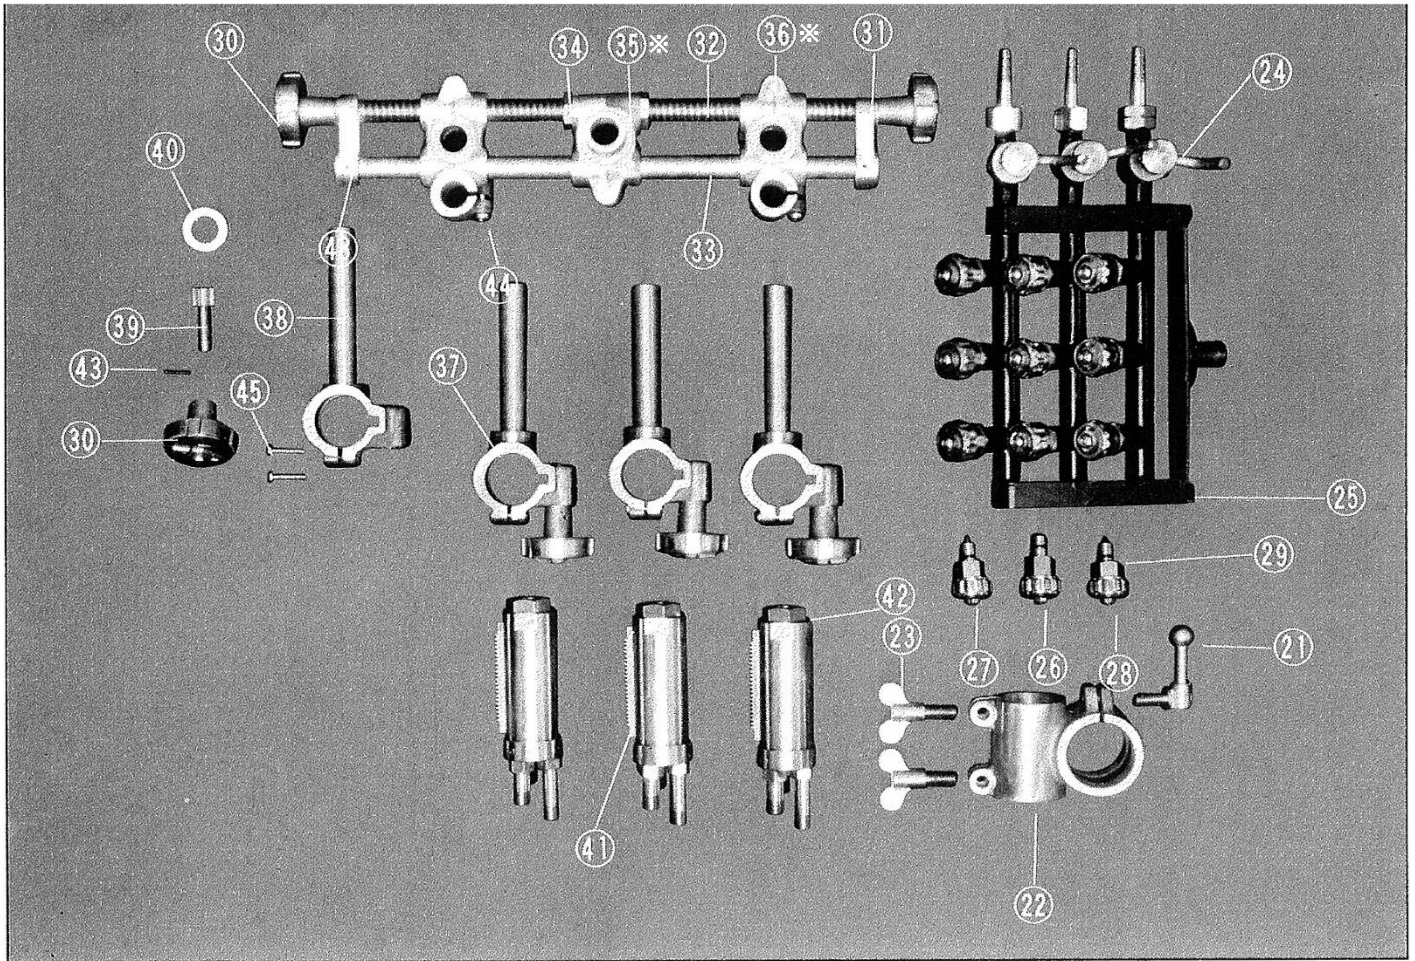

IK-12max3 TORCH SP-400

BCD19B02

※ We have marked a line to match the scale, but we do not guarantee accuracy.
Please use this as a guide.
The line is not attached when purchasing individual parts. Mark it when replacing parts.

ITEM No.	PART NAME	Qty	STOCK No.	REMARKS
10	Spanner set	1	60030309	
11	Screw driver	1	60030310	
12	Tip cleaner	1	60030311	
13	Hose band	3	60030312	Except USA
14	Nut for oxygen	2	60015001	M16xP1.5 Except USA
15	Hose connector	2	60015003	5/16 Except USA
16	Nut for gas	1	60015002	M16xP1.5.Left Except USA
17	Hose connector	1	60015004	3/8 Except USA
18	Weight	3	60030346	
19	Hex bolt	2	6C011060	BH-10x60
20	Washer	2	6D500100	WF-10
100	Guide roller ass'y	1	60032340	

ITEM No.	PART NAME	Qty	STOCK No.	REMARKS
66	Bearing shaft(C)	1	60030337	
73	Spring pin	2	6B022516	PR-2.5x6
74	Screw	1	6C520614	SP-6x14
75	Hex bolt	1	6C010612	BH-6x12
76	Wing nut	1	6D080060	NB-6
77	Hex nut	8	6D010060	NH-6
78	Washer	8	6D500060	WF-6
101	Setting shaft	1	60032341	
102	Plate A	1	60032342	
103	Plate B	1	60032345	
104	Collar	1	60032346	
105	Guide roller	1	60030342	
106	Guide roller shaft	1	60030343	
107	Hex nut	4	6D010120	NH-12
108	Washer	4	6D500120	WF-12
109	Wing nut	1	6D080080	NB-8
110	Washer	1	6D500080	WF-8
111	Hex nut	1	6D010100	NH-10
112	Spring Washer	1	6D510100	WS-10