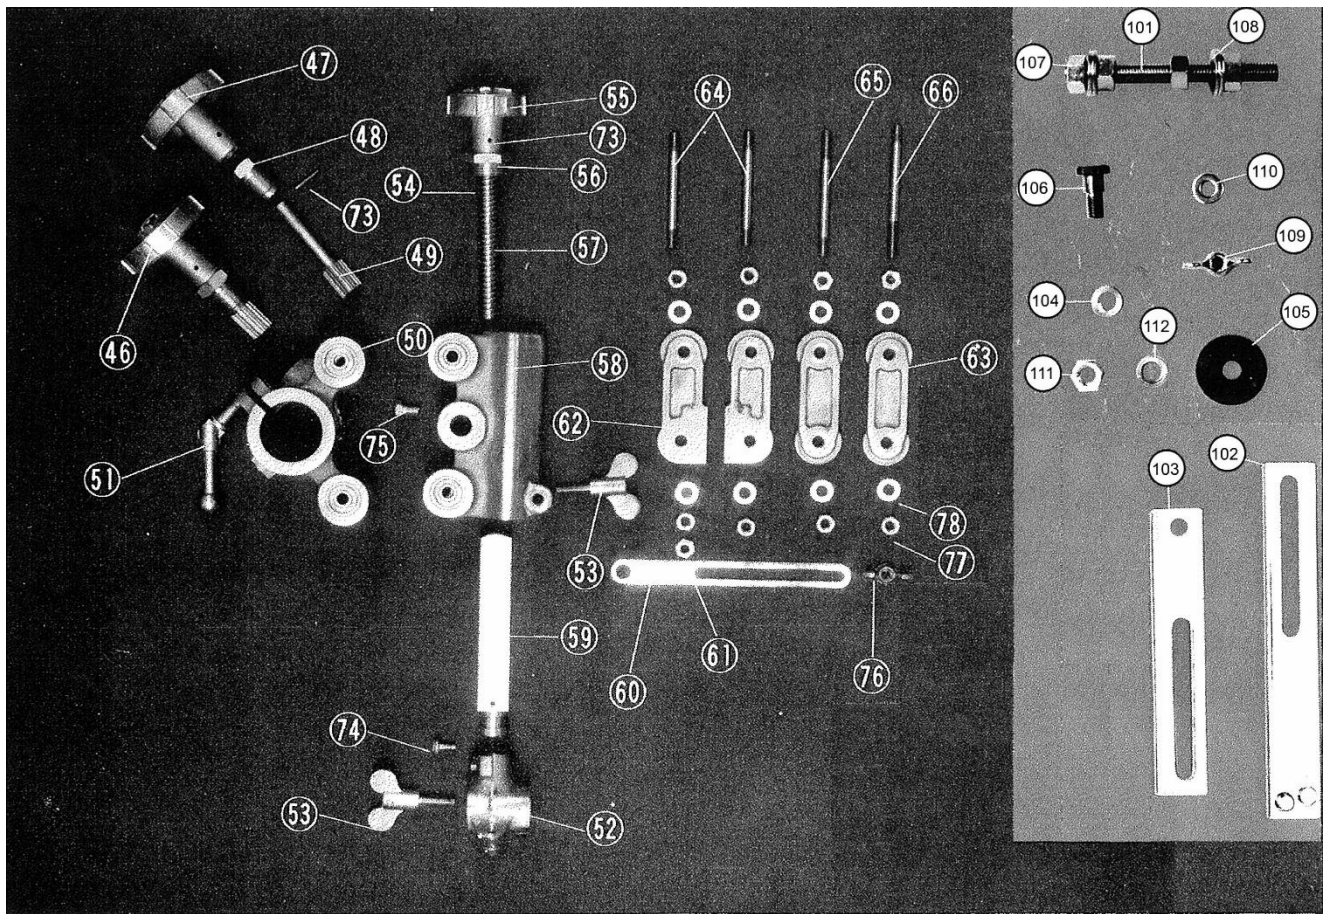

IK-12max3 TORCH SP-400

BCD19B02

ITEM No.	PART NAME	Qty	STOCK No.	REMARKS
46	Cross feed handle assembly	1	60030316	
47	Handle	1	60030317	
48	Pinion metal	1	60030318	
49	Pinion	1	60030319	
50	Cross feed holder	1	60030329	
51	Crank handle	1	60030313	
52	Torch holder bracket	1	60030391	
53	Wing bolt	2	60030392	
54	Up/down handle assembly	1	60030357	
55	Handle	1	60030223	
56	Screw metal	1	60030358	
57	Screw	1	60030359	
58	Up/down holder assembly	1	60030360	
59	Slide bar	1	60030361	
60	Set plate	1	60030331	
61	Hex nut	1	60030332	
62	Link arm(A)	2	60030333	
63	Link arm(B)	2	60030334	
64	Bearing shaft(A)	2	60030335	
65	Bearing shaft(B)	1	60030336	

ITEM No.	PART NAME	Qty	STOCK No.	REMARKS
66	Bearing shaft(C)	1	60030337	
73	Spring pin	2	6B022516	PR-2.5x6
74	Screw	1	6C520614	SP-6x14
75	Hex bolt	1	6C010612	BH-6x12
76	Wing nut	1	6D080060	NB-6
77	Hex nut	8	6D010060	NH-6
78	Washer	8	6D500060	WF-6
101	Setting shaft	1	60032341	
102	Plate A	1	60032342	
103	Plate B	1	60032345	
104	Collar	1	60032346	
105	Guide roller	1	60030342	
106	Guide roller shaft	1	60030343	
107	Hex nut	4	6D010120	NH-12
108	Washer	4	6D500120	WF-12
109	Wing nut	1	6D080080	NB-8
110	Washer	1	6D500080	WF-8
111	Hex nut	1	6D010100	NH-10
112	Spring Washer	1	6D510100	WS-10