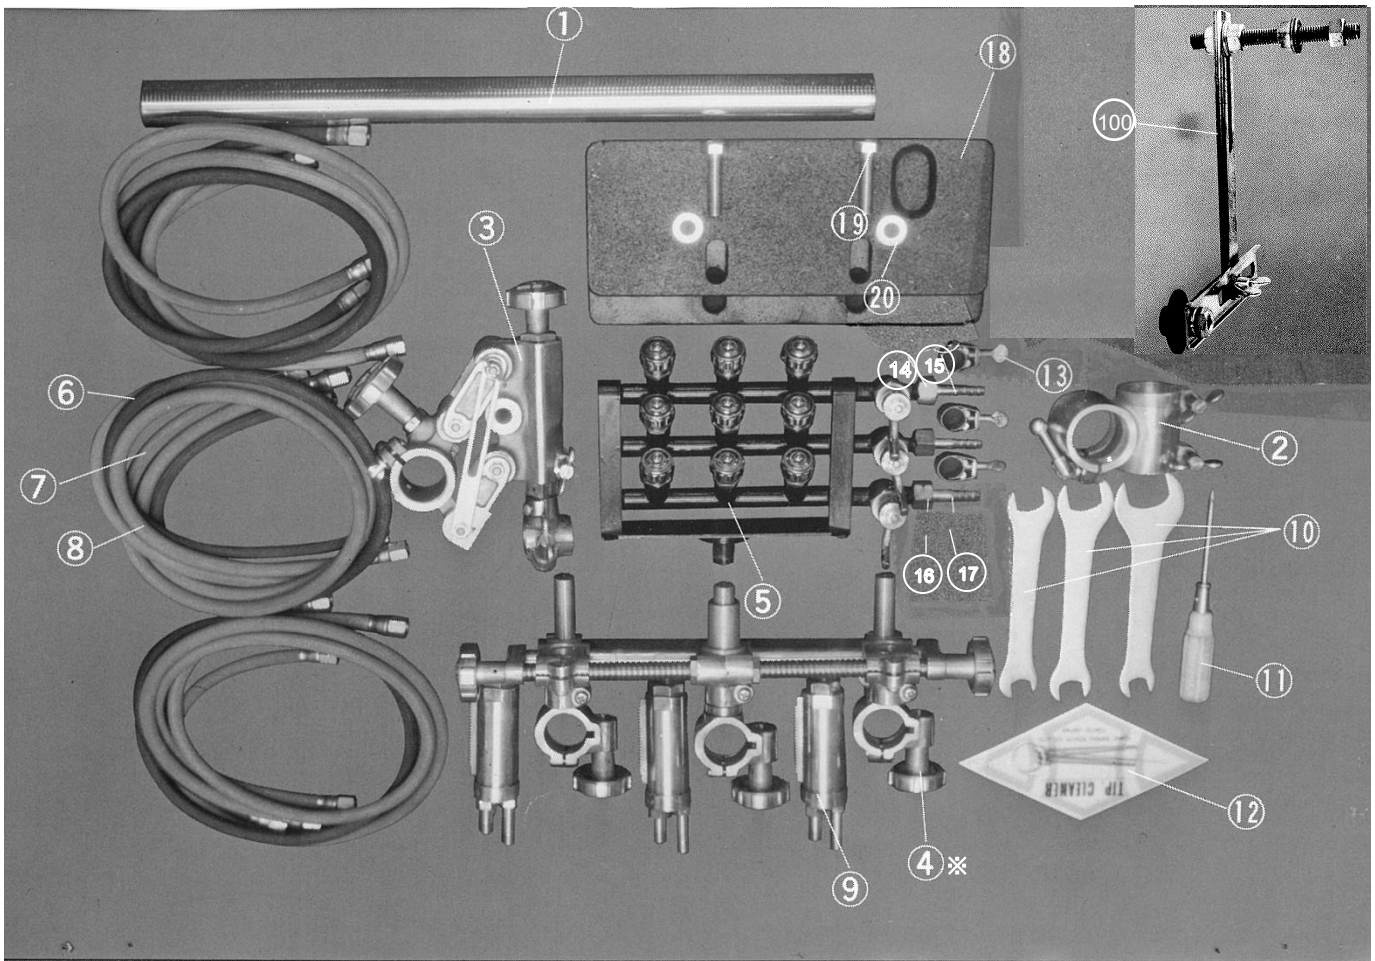

IK-12max3 TORCH SP-400

BCD19B02

※ We have marked a line to match the scale, but we do not guarantee accuracy.
Please use this as a guide.
The line is not attached when purchasing individual parts. Mark it when replacing parts.

ITEM No.	PART NAME	Qty	STOCK No.	REMARKS
1	Pipe arm	1	60030321	500mm
2	Arm holder	1	60030301	
3	Torch holder (C Type)	1	60030344	With guide roller
4	X cutting holder	1	60030362	※
5	Distributor	1	60013271	Except USA
	Distributor	(1)	60013272	USA only
6	Hose for jet oxygen (Blue)	3	60030324	Except USA
	Hose for jet oxygen (Green)	(3)	60030323	USA only
7	Hose for preheat oxygen (Blue)	3	60030324	Except USA
	Hose for preheat oxygen (Green)	(3)	60030323	USA only
8	Hose for gas (Red)	3	60030326	Except USA
	Hose for gas (Red)	(3)	60030327	USA only
9	Torch	3	60010651	Except USA
	Torch	(3)	60010652	USA only

ITEM No.	PART NAME	Qty	STOCK No.	REMARKS
10	Spanner set	1	60030309	
11	Screw driver	1	60030310	
12	Tip cleaner	1	60030311	
13	Hose band	3	60030312	Except USA
14	Nut for oxygen	2	60015001	M16xP1.5 Except USA
15	Hose connector	2	60015003	5/16 Except USA
16	Nut for gas	1	60015002	M16xP1.5.Left Except USA
17	Hose connector	1	60015004	3/8 Except USA
18	Weight	3	60030346	
19	Hex bolt	2	6C011060	BH-10x60
20	Washer	2	6D500100	WF-10
100	Guide roller ass'y	1	60032340	